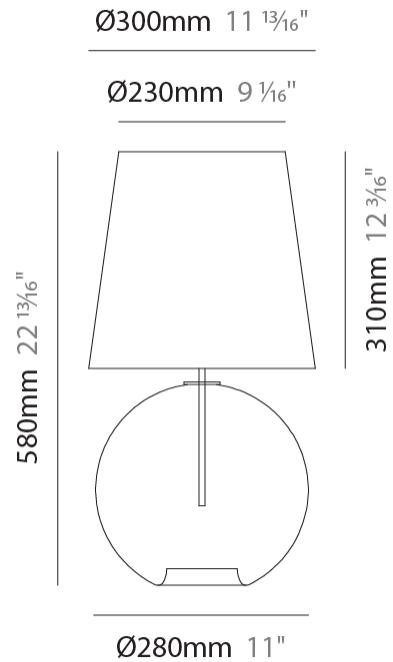

PARIGI PALLA PORTABLE

D144015-

base number   Finish
Options

1. To build a product code in our configurator select the specify button on the base model # product page
2. To build a manual product code on this datasheet choose from the options listed below in blue font and add the suffix to the base model #

GENERAL

Series: Parigi Palla
Partner: Cangini & Tucci
Division: Design
Installation: Portable
Product Type: Table
Mounting Location: Table

PHYSICAL

Shape: Sphere
Diameter (mm): 280
Diameter (in): 11
Height (mm): 580
Height (in): 22 ¹³/₁₆
Weight (kg): 1.70
Weight (lbs): 3.77
Fixture Finish: [AMB](#) / [GRN](#) / [PNK](#) / [RUB](#) / [SKB](#) / [SMK](#) / [TOB](#) / [TRA](#)
Holder Finish: CHR
Fixture Material: Glass / Metal
Primary Material: Glass - Borosilicate

ELECTRICAL

Number of Lamps: 1
Lamp Type: LED Retrofit
Bulb Included: Bulb Not Included
Max. Wattage Per Lamp (W): 7
Lamp Base: E26
Input Voltage (V): 120
Upon Request: 277Vac / GU24

LED

OPTICAL

RATINGS AND CERTIFICATIONS

Certified By: Certified for North American Standards
IP rating: IP20

PROJECT	_____
TYPE	_____
SPECIFIER	_____
QUANTITY	_____
DATE	_____