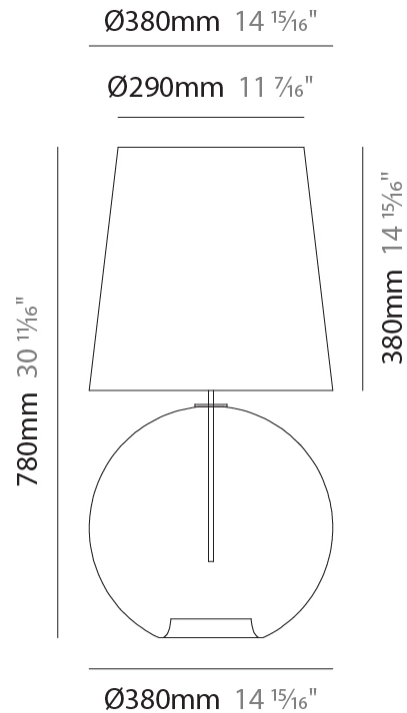

PARIGI PALLA PORTABLE

D144016-

base number Finish
Options

1. To build a product code in our configurator select the specify button on the base model # product page
2. To build a manual product code on this datasheet choose from the options listed below in blue font and add the suffix to the base model #

GENERAL

Series: Parigi Palla
Partner: Cangiini & Tucci
Division: Design
Installation: Portable
Product Type: Table
Mounting Location: Table

PHYSICAL

Shape: Sphere
Diameter (mm): 380
Diameter (in): 14 ¹⁵/₁₆"
Height (mm): 780
Height (in): 30 ¹¹/₁₆"
Weight (kg): 2.70
Weight (lbs): 5.95
Fixture Finish: [AMB](#) / [GRN](#) / [PNK](#) / [RUB](#) / [SKB](#) / [SMK](#) / [TOB](#) / [TRA](#)
Holder Finish: CHR
Fixture Material: Glass / Metal
Primary Material: Glass - Borosilicate

ELECTRICAL

Number of Lamps: 1
Lamp Type: LED Retrofit
Bulb Included: Bulb Not Included
Max. Wattage Per Lamp (W): 7
Lamp Base: E26
Input Voltage (V): 120
Upon Request: 277Vac / GU24

LED

OPTICAL

RATINGS AND CERTIFICATIONS

Certified By: Certified for North American Standards
IP rating: IP20

PROJECT
TYPE
SPECIFIER
QUANTITY
DATE