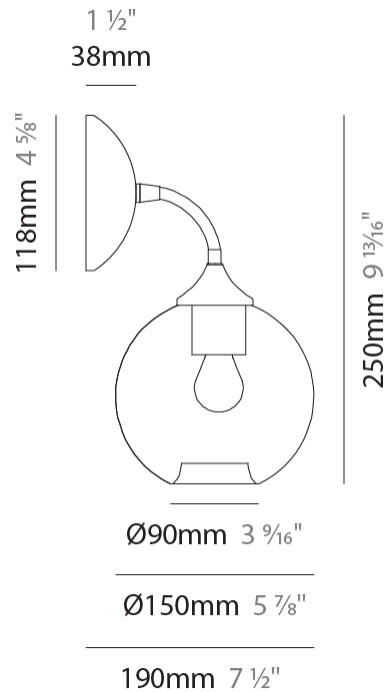

PROJECT
TYPE
SPECIFIER
QUANTITY
DATE

PARIGI PALLA SURFACE

D143016-

base number Finish
Options

1. To build a product code in our configurator select the specify button on the base model # product page
2. To build a manual product code on this datasheet choose from the options listed below in blue font and add the suffix to the base model #

GENERAL

Series: Parigi Palla
Partner: Cangiini & Tucci
Division: Design
Installation: Surface
Product Type: Wall Surface
Mounting Location: Wall

PHYSICAL

Shape: Sphere
Length (mm): 150
Length (in): 5 ⁷/₈
Height (mm): 250
Depth (mm): 190
Height (in): 9 ¹³/₁₆
Depth (in): 7 ¹/₂
Weight (kg): 0.49
Weight (lbs): 1.08
Fixture Finish: [AMB](#) / [GRN](#) / [PNK](#) / [RUB](#) / [SKB](#) / [SMK](#) / [TOB](#) / [TRA](#)
Holder Finish: CHR
Fixture Material: Glass / Metal
Primary Material: Glass - Borosilicate

ELECTRICAL

Number of Lamps: 1
Lamp Type: LED Retrofit
Bulb Included: Bulb Not Included
Max. Wattage Per Lamp (W): 4
Lamp Base: E12
Input Voltage (V): 120

LED

OPTICAL

RATINGS AND CERTIFICATIONS

Certified By: Certified for North American Standards
IP rating: IP20