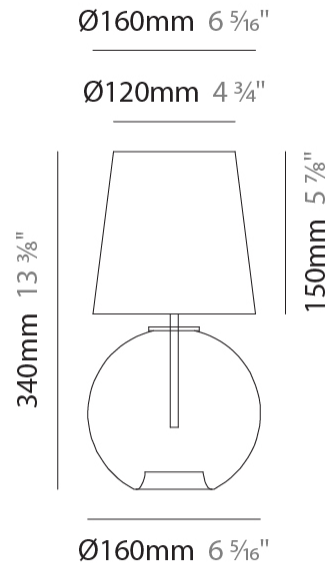

PARIGI PALLA PORTABLE

D144014-

base number   Finish
Options

1. To build a product code in our configurator select the specify button on the base model # product page
2. To build a manual product code on this datasheet choose from the options listed below in blue font and add the suffix to the base model #

GENERAL

Series: Parigi Palla
Partner: Cangini & Tucci
Division: Design
Installation: Portable
Product Type: Table
Mounting Location: Table

PHYSICAL

Shape: Sphere
Diameter (mm): 160
Diameter (in): 6 ⁵/₁₆
Height (mm): 340
Height (in): 13 ³/₈
Weight (kg): 0.52
Weight (lbs): 1.15
Fixture Finish: AMB / GRN / PNK / RUB / SKB / SMK / TOB / TRA
Holder Finish: CHR
Fixture Material: Glass / Metal
Primary Material: Glass - Borosilicate

ELECTRICAL

Number of Lamps: 1
Lamp Type: LED Retrofit
Bulb Included: Bulb Not Included
Max. Wattage Per Lamp (W): 4
Lamp Base: E12
Input Voltage (V): 120

LED

OPTICAL

RATINGS AND CERTIFICATIONS

Certified By: Certified for North American Standards
IP rating: IP20

PROJECT	_____
TYPE	_____
SPECIFIER	_____
QUANTITY	_____
DATE	_____