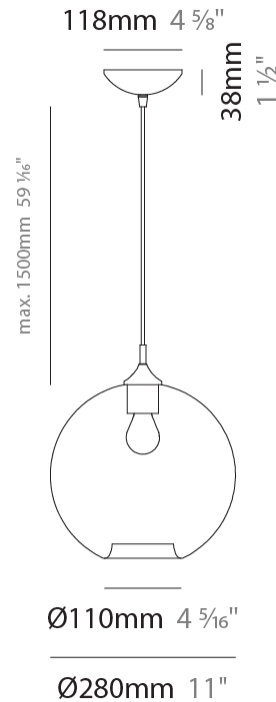

PARIGI PALLA MONOPOINT SUSPENSION

D141095-

base number   Finish
Options

1. To build a product code in our configurator select the specify button on the base model # product page
2. To build a manual product code on this datasheet choose from the options listed below in blue font and add the suffix to the base model #

GENERAL

Series: Parigi Palla
Subseries: Parigi Palla Monopoint
Partner: Cangini & Tucci
Division: Design
Installation: Suspension
Product Type: Pendant
Mounting Location: Ceiling

PHYSICAL

Shape: Sphere
Diameter (mm): 280
Diameter (in): 11
Height (mm): 280
Height (in): 11
Max. Overall Height (mm): 1780
Max. Overall Height (in): 70 ⁷/₁₆
Weight (kg): 1.50
Weight (lbs): 3.31
Fixture Finish: [AMB / GRN / PNK / RUB / SKB / SMK / TOB / TRA](#)
Holder Finish: CHR
Fixture Material: Glass / Metal
Primary Material: Glass - Borosilicate
Cable Details: 1500mm Cable

ELECTRICAL

Number of Lamps: 1
Lamp Type: LED Retrofit
Bulb Included: Bulb Not Included
Max. Wattage Per Lamp (W): 8
Lamp Base: E26
Input Voltage (V): 120
Upon Request: 277Vac / GU24

LED

OPTICAL

RATINGS AND CERTIFICATIONS

Certified By: Certified for North American Standards
IP rating: IP20

PROJECT	_____
TYPE	_____
SPECIFIER	_____
QUANTITY	_____
DATE	_____