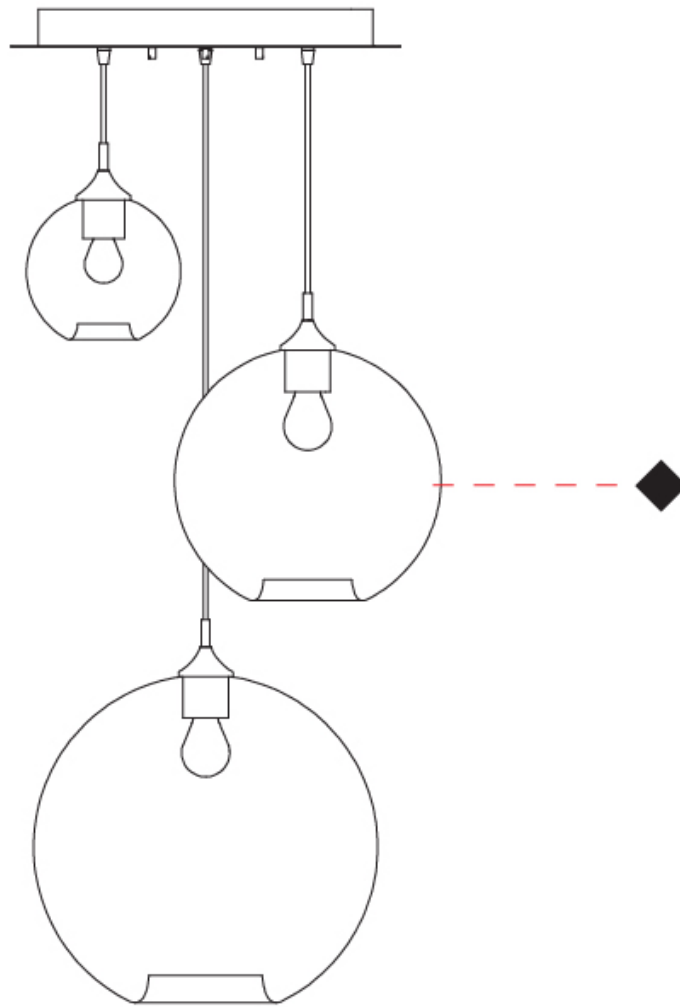

PARIGI PALLA 3 LIGHT CLUSTER SUSPENSION

D141101-

PROJECT

TYPE

SPECIFIER

QUANTITY

DATE

D