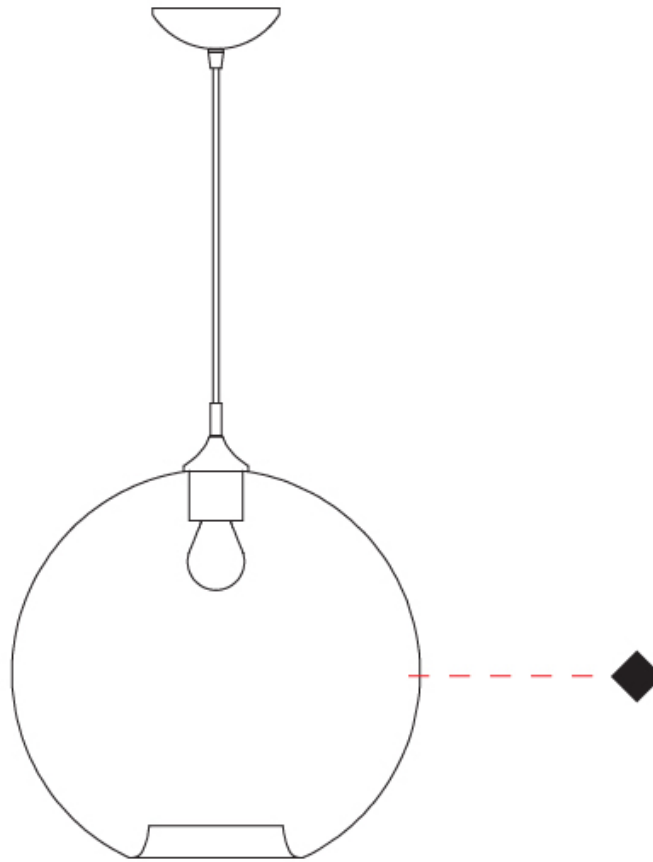

PARIGI PALLA MONOPOINT SUSPENSION

D141096-

PROJECT	_____
TYPE	_____
SPECIFIER	_____
QUANTITY	_____
DATE	_____

D