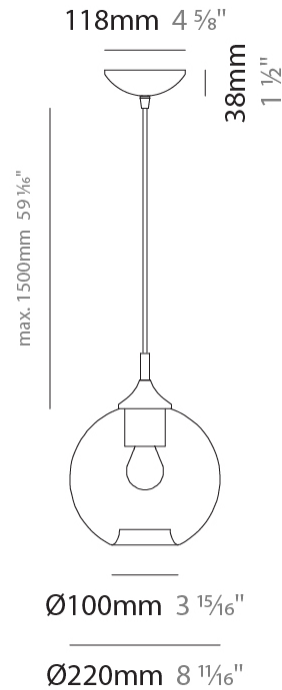

PARIGI PALLA MONOPOINT SUSPENSION

D141094-

base number Finish
Options

1. To build a product code in our configurator select the specify button on the base model # product page
2. To build a manual product code on this datasheet choose from the options listed below in blue font and add the suffix to the base model #

GENERAL

Series: Parigi Palla
Subseries: Parigi Palla Monopoint
Partner: Cangini & Tucci
Division: Design
Installation: Suspension
Product Type: Pendant
Mounting Location: Ceiling

PHYSICAL

Shape: Sphere
Diameter (mm): 220
Diameter (in): 8 ¹¹/₁₆
Height (mm): 220
Height (in): 8 ¹¹/₁₆
Max. Overall Height (mm): 1720
Max. Overall Height (in): 67 ¹¹/₁₆
Weight (kg): 1.20
Weight (lbs): 2.65
[Fixture Finish: AMB / GRN / PNK / RUB / SKB / SMK / TOB / TRA](#)
Holder Finish: CHR
Fixture Material: Glass / Metal
Primary Material: Glass - Borosilicate
Cable Details: 1500mm Cable

ELECTRICAL

Number of Lamps: 1
Lamp Type: LED Retrofit
Bulb Included: Bulb Not Included
Max. Wattage Per Lamp (W): 8
Lamp Base: E26
Input Voltage (V): 120
Upon Request: 277Vac / GU24

LED

OPTICAL

RATINGS AND CERTIFICATIONS

Certified By: Certified for North American Standards
IP rating: IP20

PROJECT
TYPE
SPECIFIER
QUANTITY
DATE