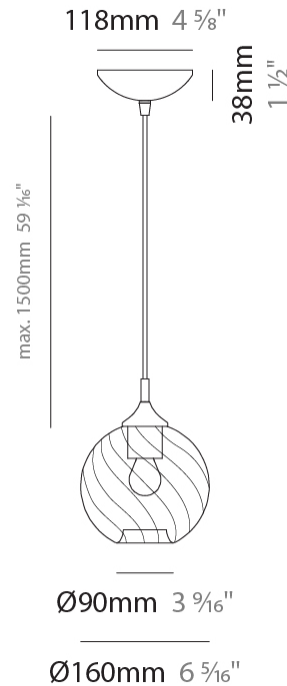

PROJECT	
TYPE	
SPECIFIER	
QUANTITY	
DATE	

PARIGI PALLA MONOPOINT SUSPENSION

D141102-

base number   Finish
Options

1. To build a product code in our configurator select the specify button on the base model # product page
2. To build a manual product code on this datasheet choose from the options listed below in blue font and add the suffix to the base model #

GENERAL

Series: Parigi Palla
Subseries: Parigi Palla Monopoint
Partner: Cangini & Tucci
Division: Design
Installation: Suspension
Product Type: Pendant
Mounting Location: Ceiling

PHYSICAL

Shape: Sphere
Diameter (mm): 160
Diameter (in): 6 ⁵/₁₆
Height (mm): 160
Height (in): 6 ⁵/₁₆
Max. Overall Height (mm): 1660
Max. Overall Height (in): 65 ³/₈
Weight (kg): 0.49
Weight (lbs): 1.1
[Fixture Finish: AMB / GRN / PNK / RUB / SKB / SMK / TOB / TRA](#)
Holder Finish: CHR
Fixture Material: Glass / Metal
Primary Material: Glass - Borosilicate
Cable Details: 1500mm Cable

ELECTRICAL

Number of Lamps: 1
Lamp Type: LED Retrofit
Bulb Included: Bulb Not Included
Max. Wattage Per Lamp (W): 4
Lamp Base: E12
Input Voltage (V): 120

LED

OPTICAL

RATINGS AND CERTIFICATIONS

Certified By: Certified for North American Standards
IP rating: IP20