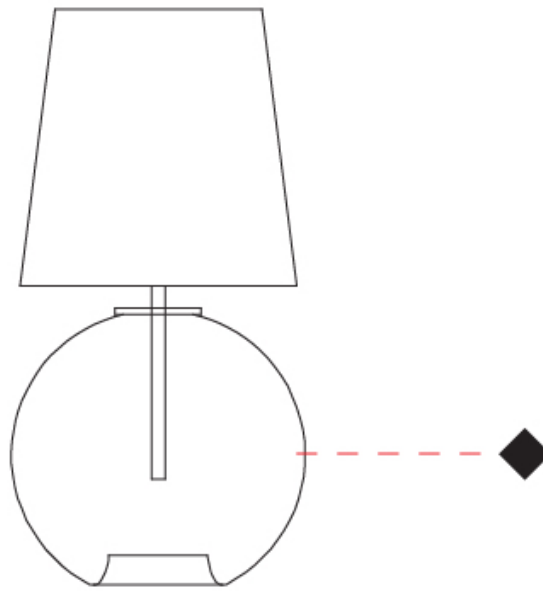

PARIGI PALLA PORTABLE

D144014-

PROJECT	_____
TYPE	_____
SPECIFIER	_____
QUANTITY	_____
DATE	_____

D